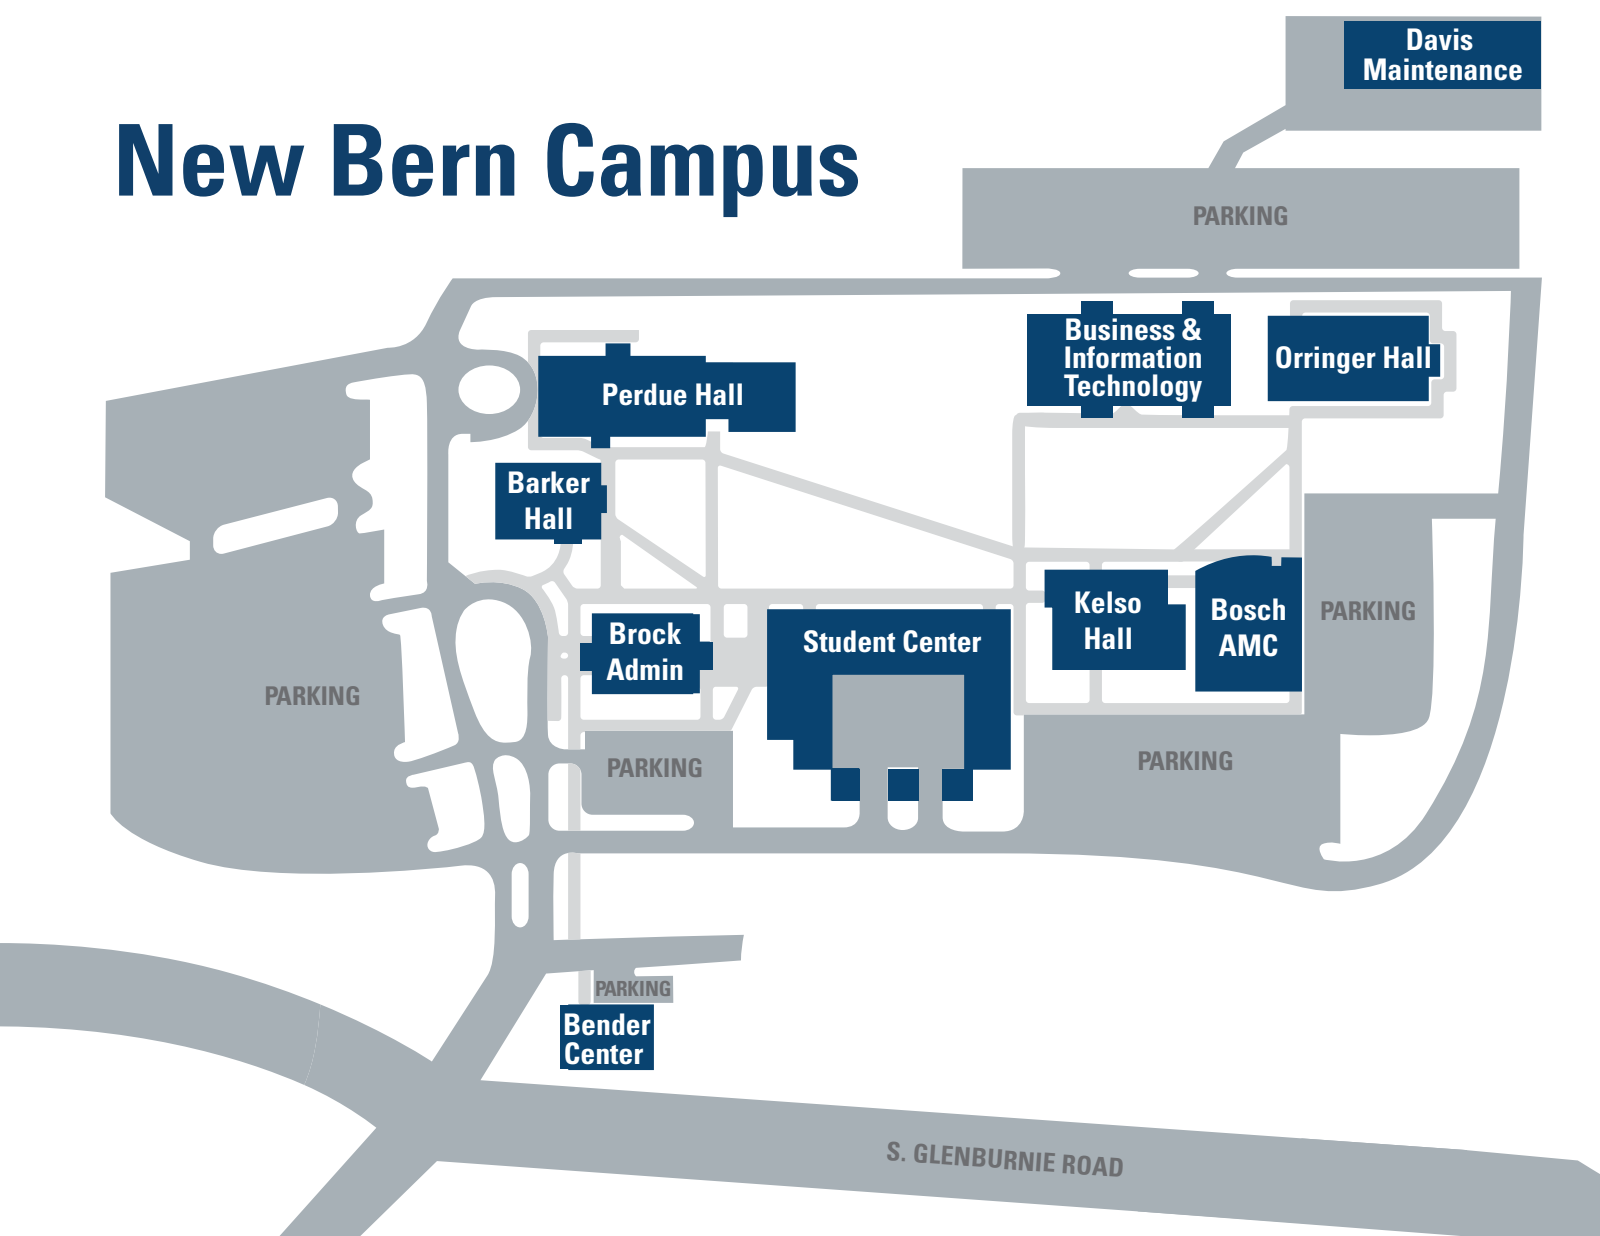

New Bern Campus

Barker Hall

Cashier
 Career/Transfer Center
 Godwin Memorial Library
 Placement Testing Center
 Public Radio East
 Student Services - First Stop
 Admissions/Registration
 Advising
 Financial Aid
 First Year Experience
 General Information
 Student Accounts
 VA Assistance

Bender Center

Craven Early College
 Law Enforcement Training

Bosch Advanced Manufacturing Center (AMC)

Drafting and Design
 Electronics
 Manufacturing Technology/
 Composites

Brock Administration Building

Business and Information Technology (BIT) Building

Bookstore
 Computer Labs
 Partnership East
 Technology Services

Davis Maintenance Building

Facilities and Maintenance
 Shipping and Receiving

Kelso Hall

Academic Skills Center
 Career & College Readiness
 Cosmetology/Salon
 Machining Center

Orringer Hall

Auditorium
 Fine Arts

Perdue Hall

Health Professions
 Nursing Simulation Lab
 Science Labs

Student Center

Automotive
 Career & College Readiness
 Community Room
 Fitness Lab
 Campus Life and
 Student Engagement
 Student Lounge/Deli & Vending
 TRiO/SSS
 Welding