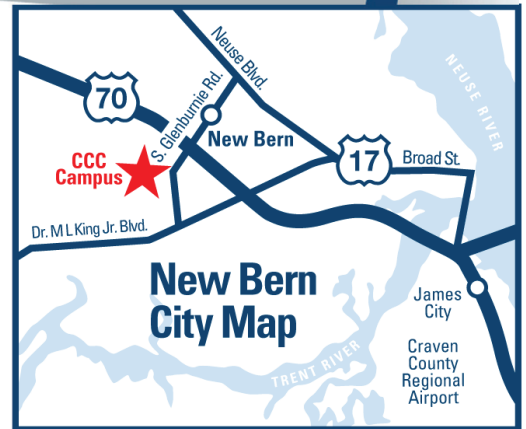

ONE STOP Center (Student Center)

Admissions/Registration
Advising
Financial Aid
General Information

www.cravencc.edu
(252) 638-7200