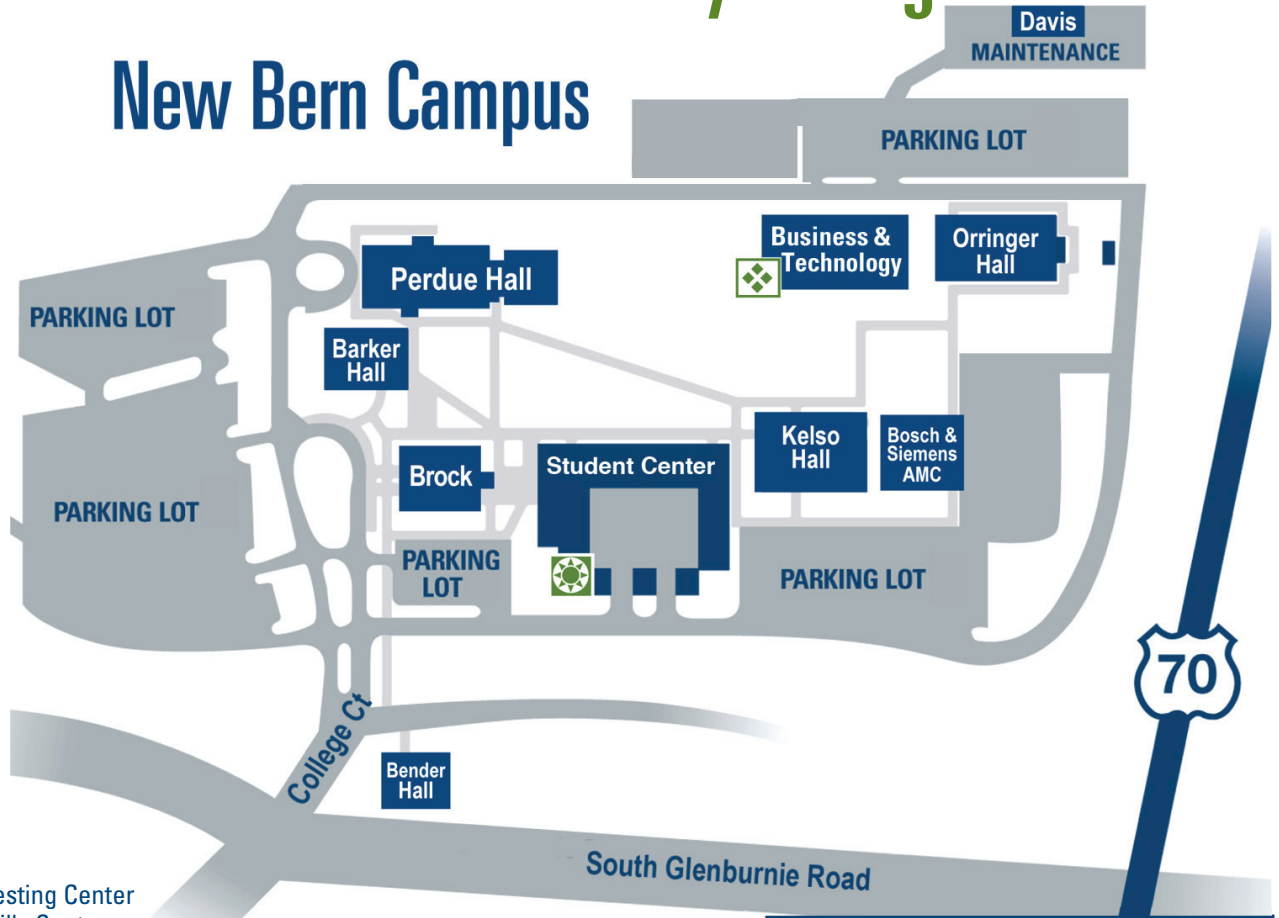

Welcome to Craven Community College!

New Bern Campus

Map Key

Barker Hall (003)

Placement Testing Center
Academic Skills Center
Godwin Memorial Library
Public Radio East
Small Business Center

Bender Hall (019)

Craven Early College
Law Enforcement Training

Bosch and Siemens

Advanced Manufacturing Center (028)

Drafting and Design
Electronics
Manufacturing Technology/Composites
Deans Offices - Career Programs/
Liberal Arts/Health Professions
Research and Planning

Bookstore

Center for Teaching and Learning
Computer Labs
Partnership East
Technology Services
Dean of Learning Support

Davis Maintenance Building (022)

Facilities and Maintenance
Shipping and Receiving

Kelso Hall (011)

Basic Skills Lab
Cosmetology/Salon
Machining Center

Orringer Hall (012)

Auditorium
Fine Arts

Perdue Hall (018)

Health Professions
Nursing Simulation Lab
Science Labs

Student Center (002)

Automotive
Campus Security
Community Room
First Year Experience Office
Fitness Lab
Student Government Association
Student Accounts Office
Student Lounge/Deli & Vending
Welding